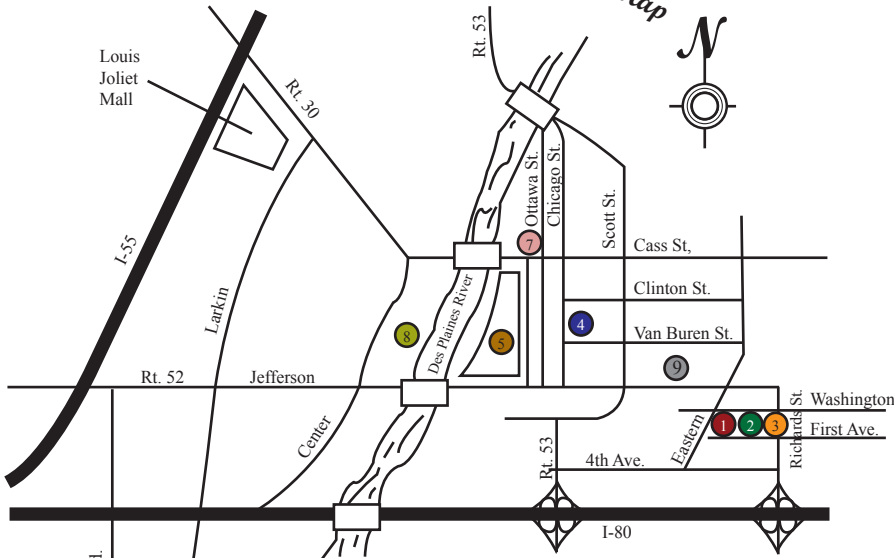

City Map

- 1 Jacob Henry Mansion
- 2 Old Central Church
- 3 Victorian Ballroom/Abbey Theatre
- 4 Rialto
- 5 Harrah's
- 6 Empress
- 7 Joliet Historical Museum
- 8 Bicentennial Park
- 9 Silver Cross Field